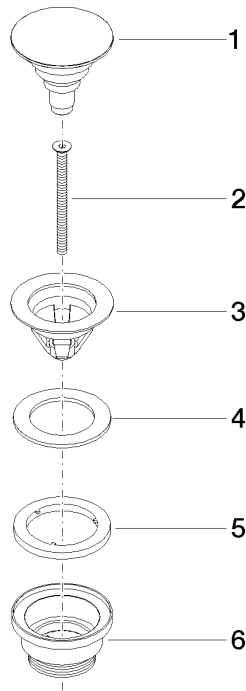

**Basin Waste with push fastening 1 1/4" - Champagne (22kt Gold)**

IMO

10 125 970

Fits: IMO, LULU, MADISON, MEM, TARA,  
CL.1, LISSÉ, VAIA, META, CYO

	Champagne (22kt Gold)	10 125 970-47
	Chrome	10 125 970-00
	Brushed Platinum	10 125 970-06
	Platinum	10 125 970-08
	Durabrand (23kt Gold)	10 125 970-09
	Dark Chrome	10 125 970-19
	Light Gold	10 125 970-26
	Brushed Light Gold	10 125 970-27
	Brushed Durabrand (23kt Gold)	10 125 970-28
	Matte Black	10 125 970-33
	Platinum / Brushed Platinum	10 125 970-36
	Durabrand / Brushed Durabrand (23kt Gold)	10 125 970-38
	Brushed Bronze	10 125 970-42
	Brushed Champagne (22kt Gold)	10 125 970-46
	Brushed Chrome	10 125 970-93
	Brushed Dark Platinum	10 125 970-99

## Basin Waste with push fastening 1 1/4" - Champagne (22kt Gold)

---

IMO

10 125 970

Only suitable for basins with an overflow.

10 125 970

mm [inches]

10 125 970

### Spare parts list

No.	Item Number	Name	Quantity used	Delivery time
1	04 31 20 096 00-47	plug	1	-
Spare part can no longer be ordered, please order the replacement item				
2	09 30 30 179 90	screw	1	2
3	09 11 01 038-47	cup	1	60
4	09 14 05 061 90	seal	1	2
5	09 14 03 153 90	seal	1	2
6	09 11 10 156-47	connection	1	60