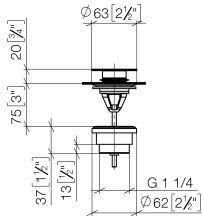

**Basin Waste with push fastening 1 1/4" - Champagne (22kt Gold)**

IMO

10 125 970

Fits: IMO, LULU, MADISON, MEM, TARA,  
CL.1, LISSÉ, VAIA, META, CYO

	Champagne (22kt Gold)	10 125 970-47
	Chrome	10 125 970-00
	Brushed Platinum	10 125 970-06
	Platinum	10 125 970-08
	Durabrand (23kt Gold)	10 125 970-09
	Dark Chrome	10 125 970-19
	Light Gold	10 125 970-26
	Brushed Light Gold	10 125 970-27
	Brushed Durabrand (23kt Gold)	10 125 970-28
	Matte Black	10 125 970-33
	Platinum / Brushed Platinum	10 125 970-36
	Durabrand / Brushed Durabrand (23kt Gold)	10 125 970-38
	Brushed Bronze	10 125 970-42
	Brushed Champagne (22kt Gold)	10 125 970-46
	Brushed Chrome	10 125 970-93
	Brushed Dark Platinum	10 125 970-99

## Basin Waste with push fastening 1 1/4" - Champagne (22kt Gold)

---

IMO

10 125 970

Only suitable for basins with an overflow.

10 125 970

mm [inches]

10 125 970